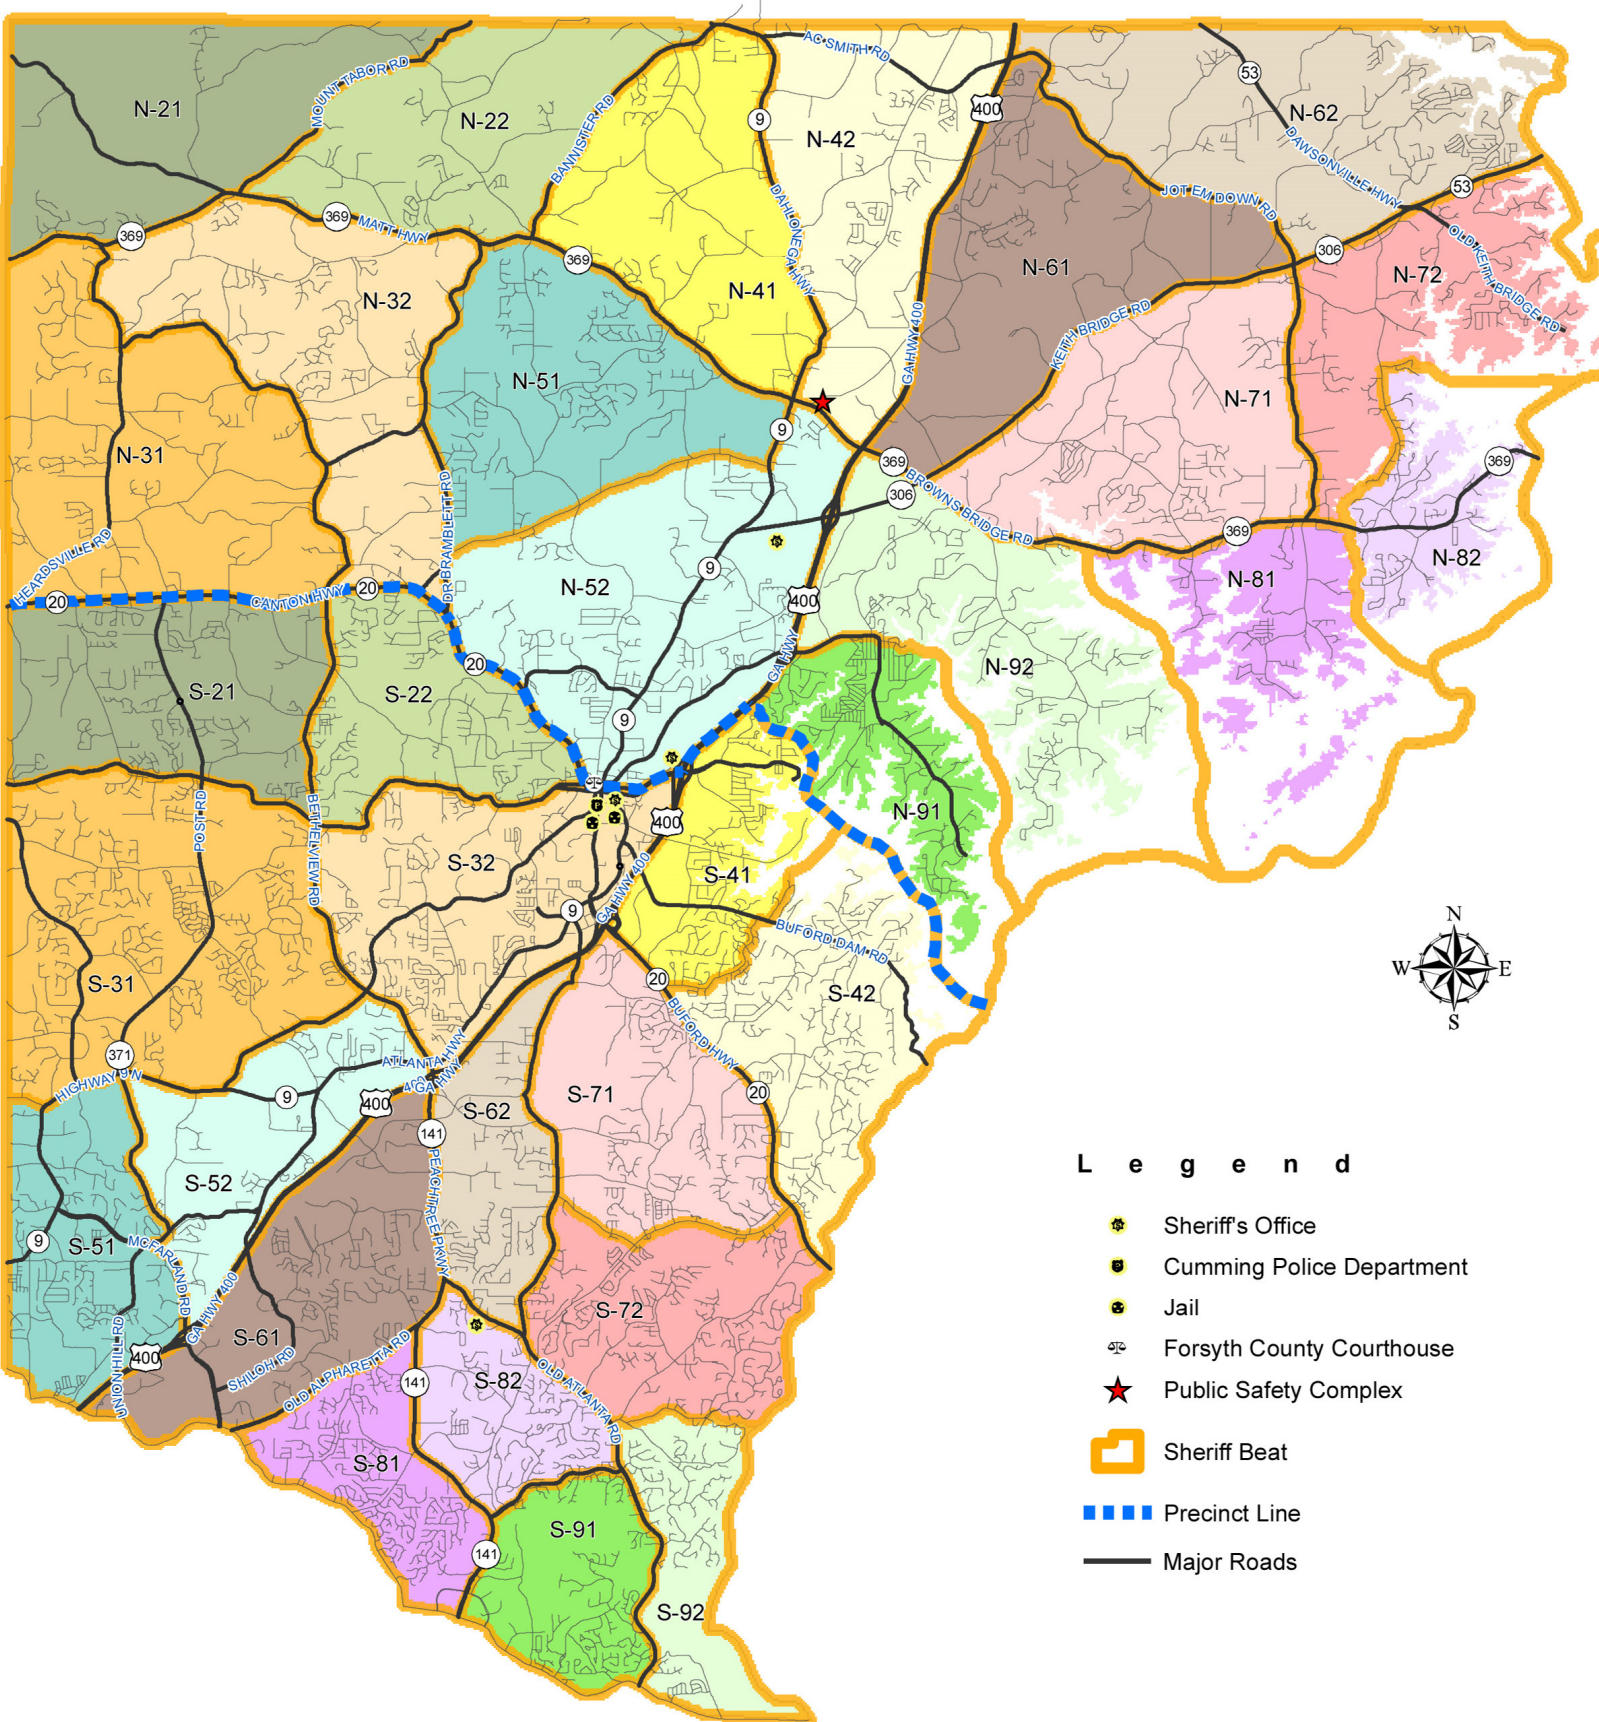

SHERIFF PATROL BEATS

Forsyth County, Georgia

Legend

-  Sheriff's Office
-  Cumming Police Department
-  Jail
-  Forsyth County Courthouse
-  Public Safety Complex
-  Sheriff Beat
-  Precinct Line
-  Major Roads